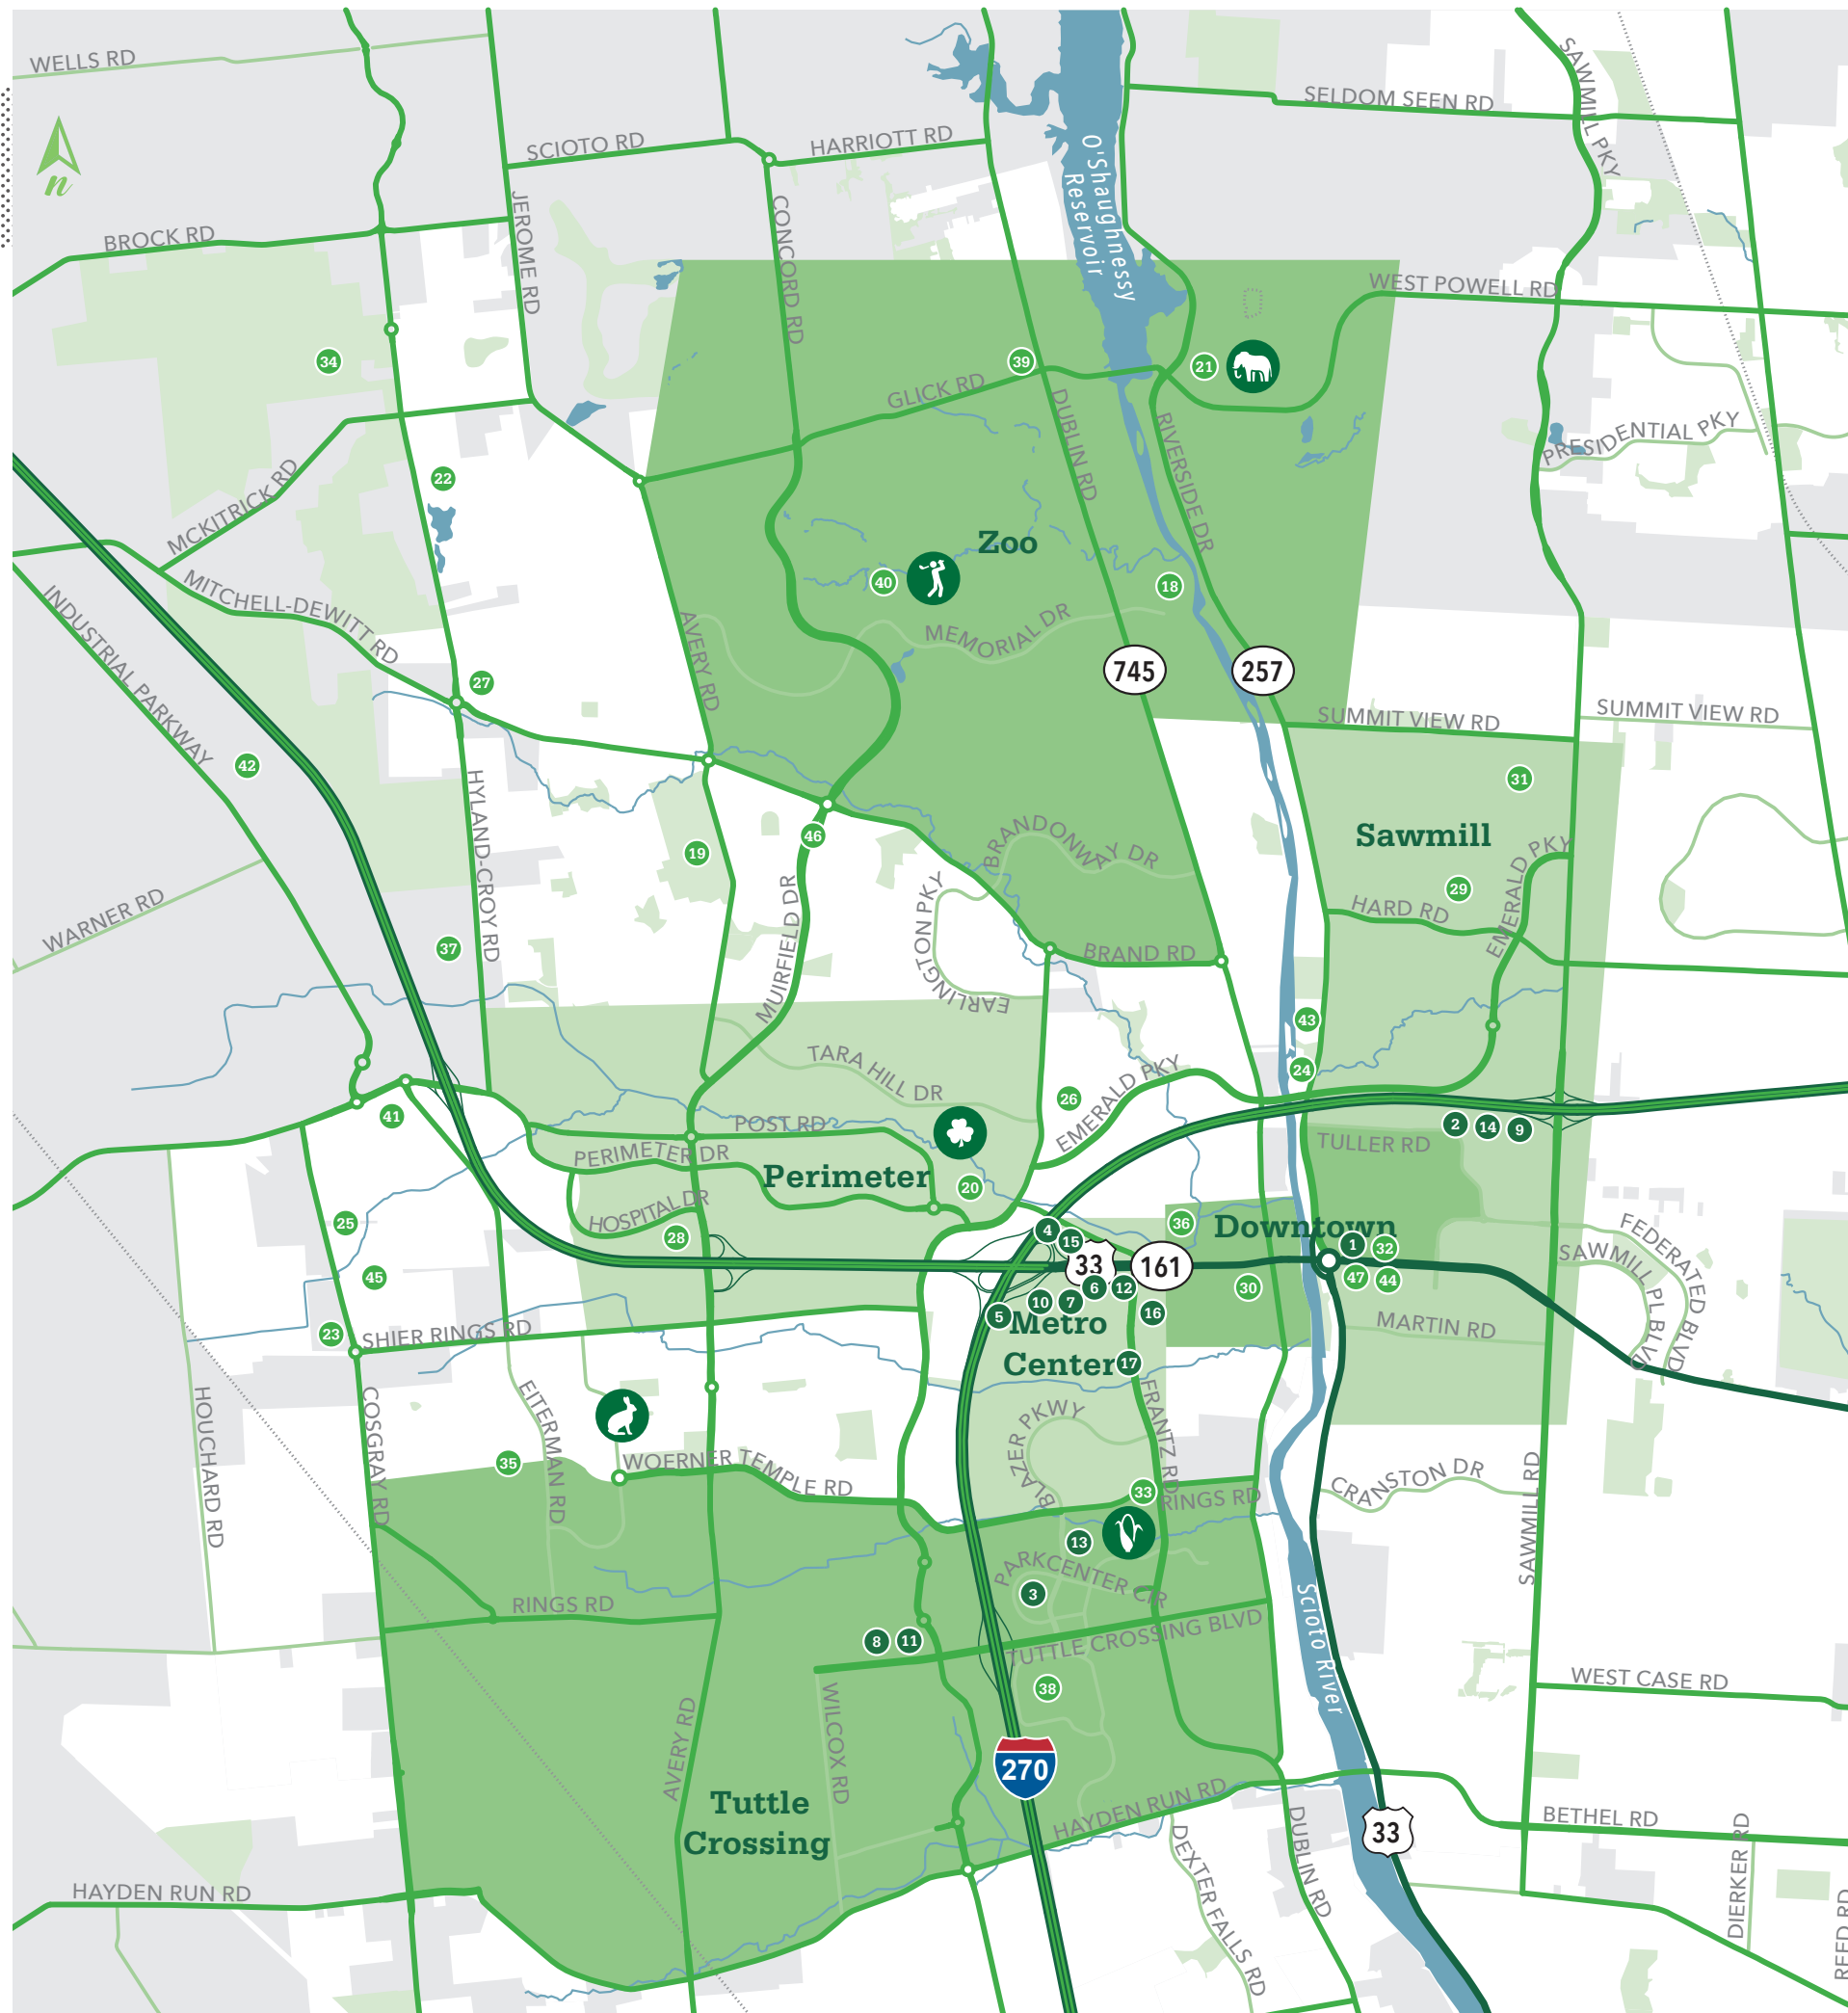

ATTRACTIONS in DUBLIN

With this map as your guide, you'll be set to find some of Dublin's most popular spots and events.

THE COLUMBUS ZOO AND AQUARIUM AND ZOOMBEZI BAY

THE MEMORIAL TOURNAMENT

DUBLIN IRISH FESTIVAL

FIELD OF CORN WITH OSAGE ORANGES

THE DANCING HARES AT BALLENTRAE COMMUNITY PARK

GET HERE

Cincinnati: 120 miles	Dayton: 70 miles
Cleveland: 140 miles	Marietta: 135 miles
Columbus: 16 miles	Toledo: 125 miles

NAVIGATE DUBLIN

Stay

- 1 AC Hotel by Marriott
- 2 Cloverleaf Suites
- 3 Columbus Marriott Northwest
- 4 Courtyard by Marriott Columbus-Dublin
- 5 Crowne Plaza Columbus-Dublin
- 6 Embassy Suites Columbus-Dublin
- 7 Extended Stay America-Metro Place
- 8 Extended Stay America-Tuttle Crossing
- 9 Hampton Inn
- 10 Hilton Garden Inn
- 11 Holiday Inn Express Columbus-Dublin
- 12 Home2 Suites
- 13 Homewood Suites by Hilton Columbus-Dublin
- 14 Quality Inn & Suites
- 15 Red Roof Plus
- 16 Residence Inn
- 17 Sonesta ES Suites Dublin