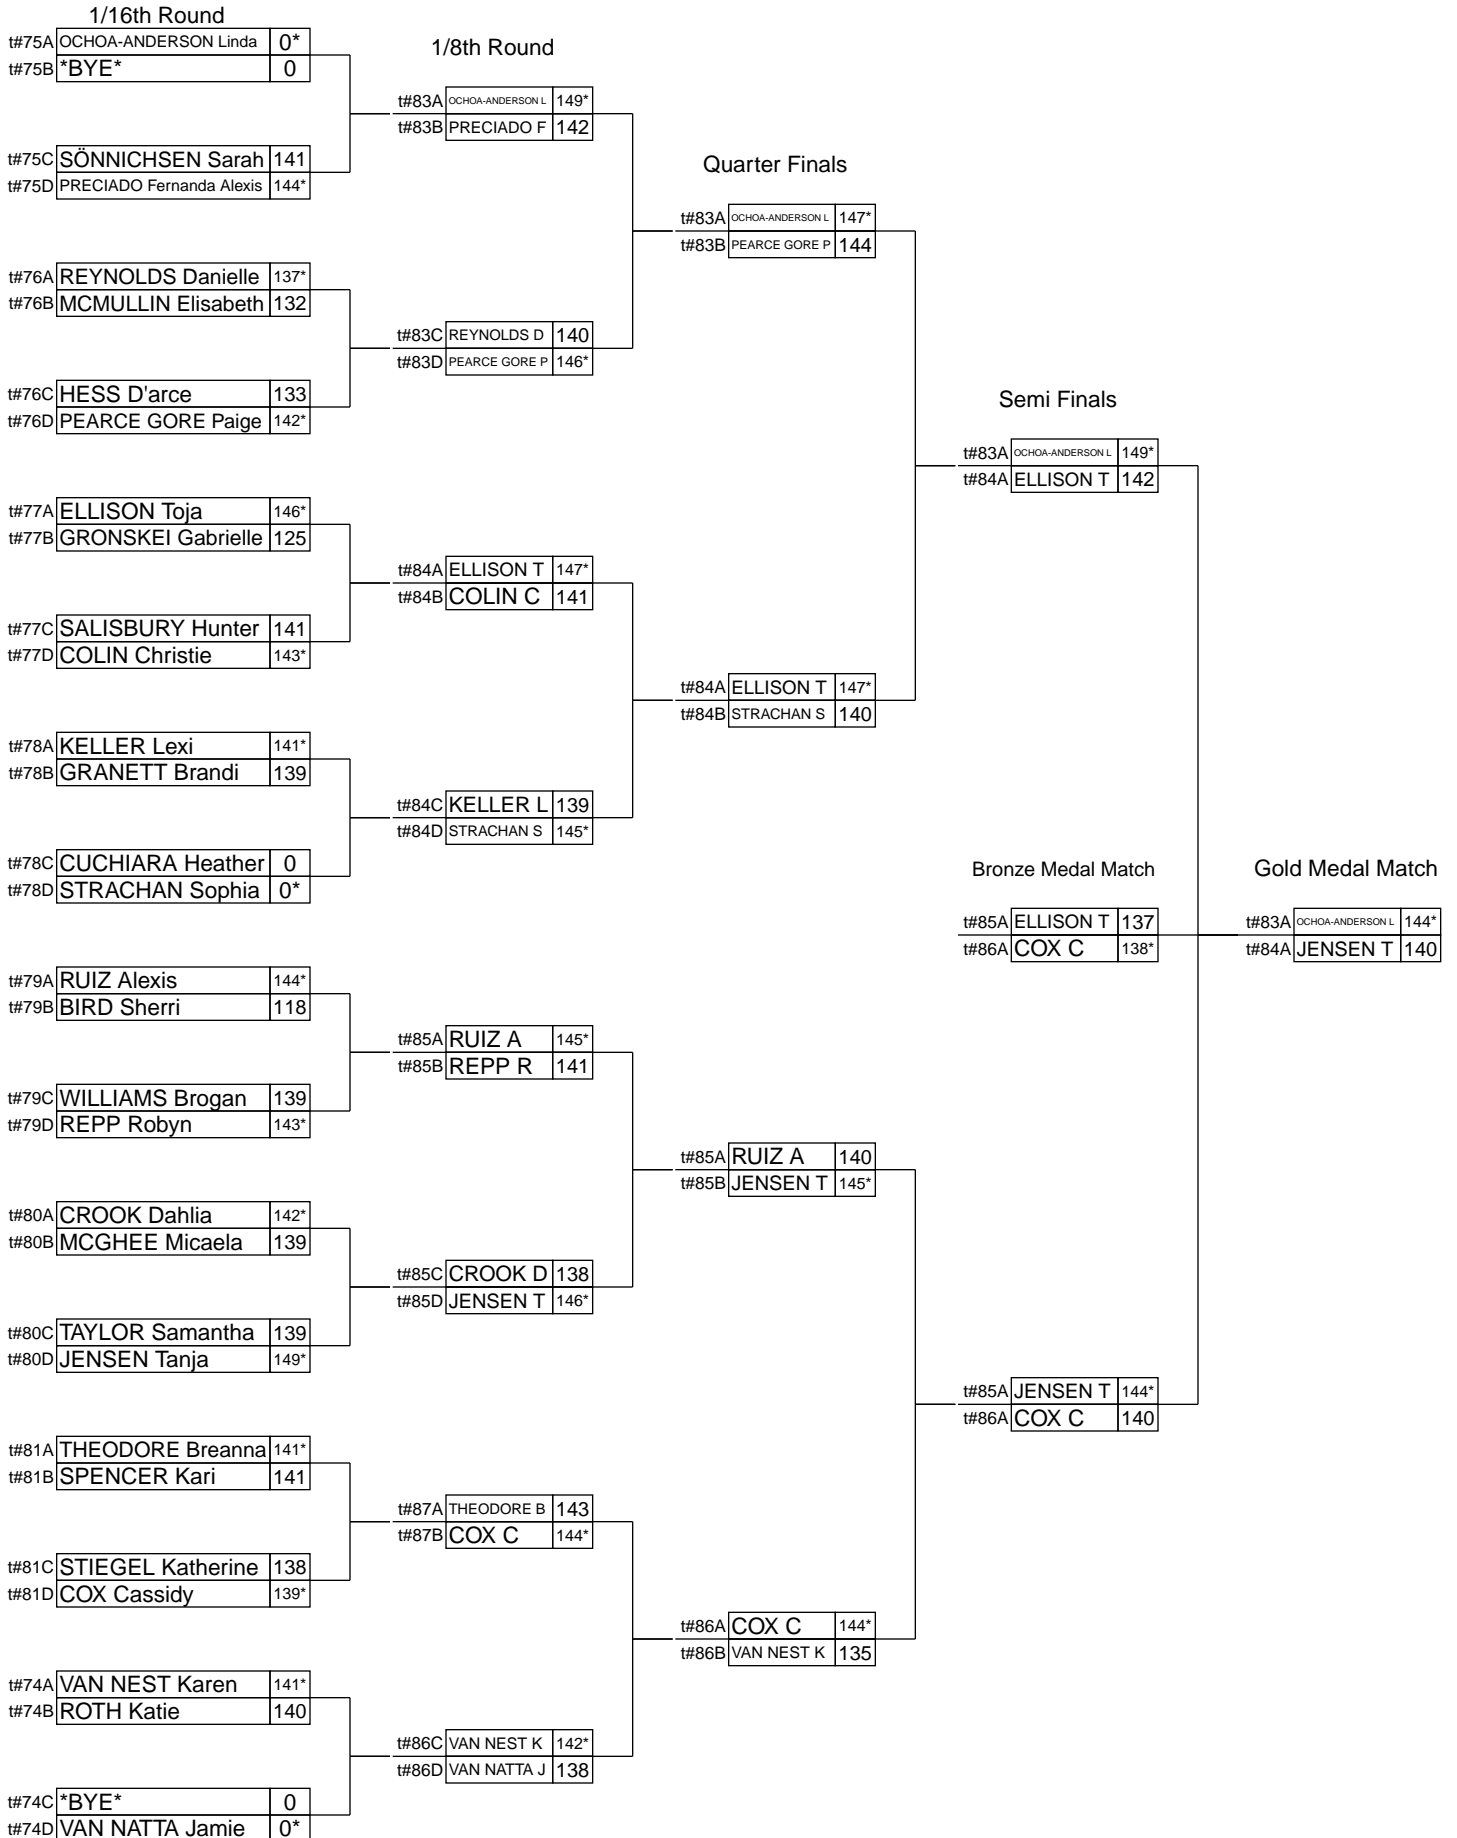

USAT #3 2018 Doinker SoCal Showdown and Youth Olympic Games Trials

Easton Archery Center of Excellence, Chula Vista, CA
Jun 15, 2018 - Jun 17, 2018