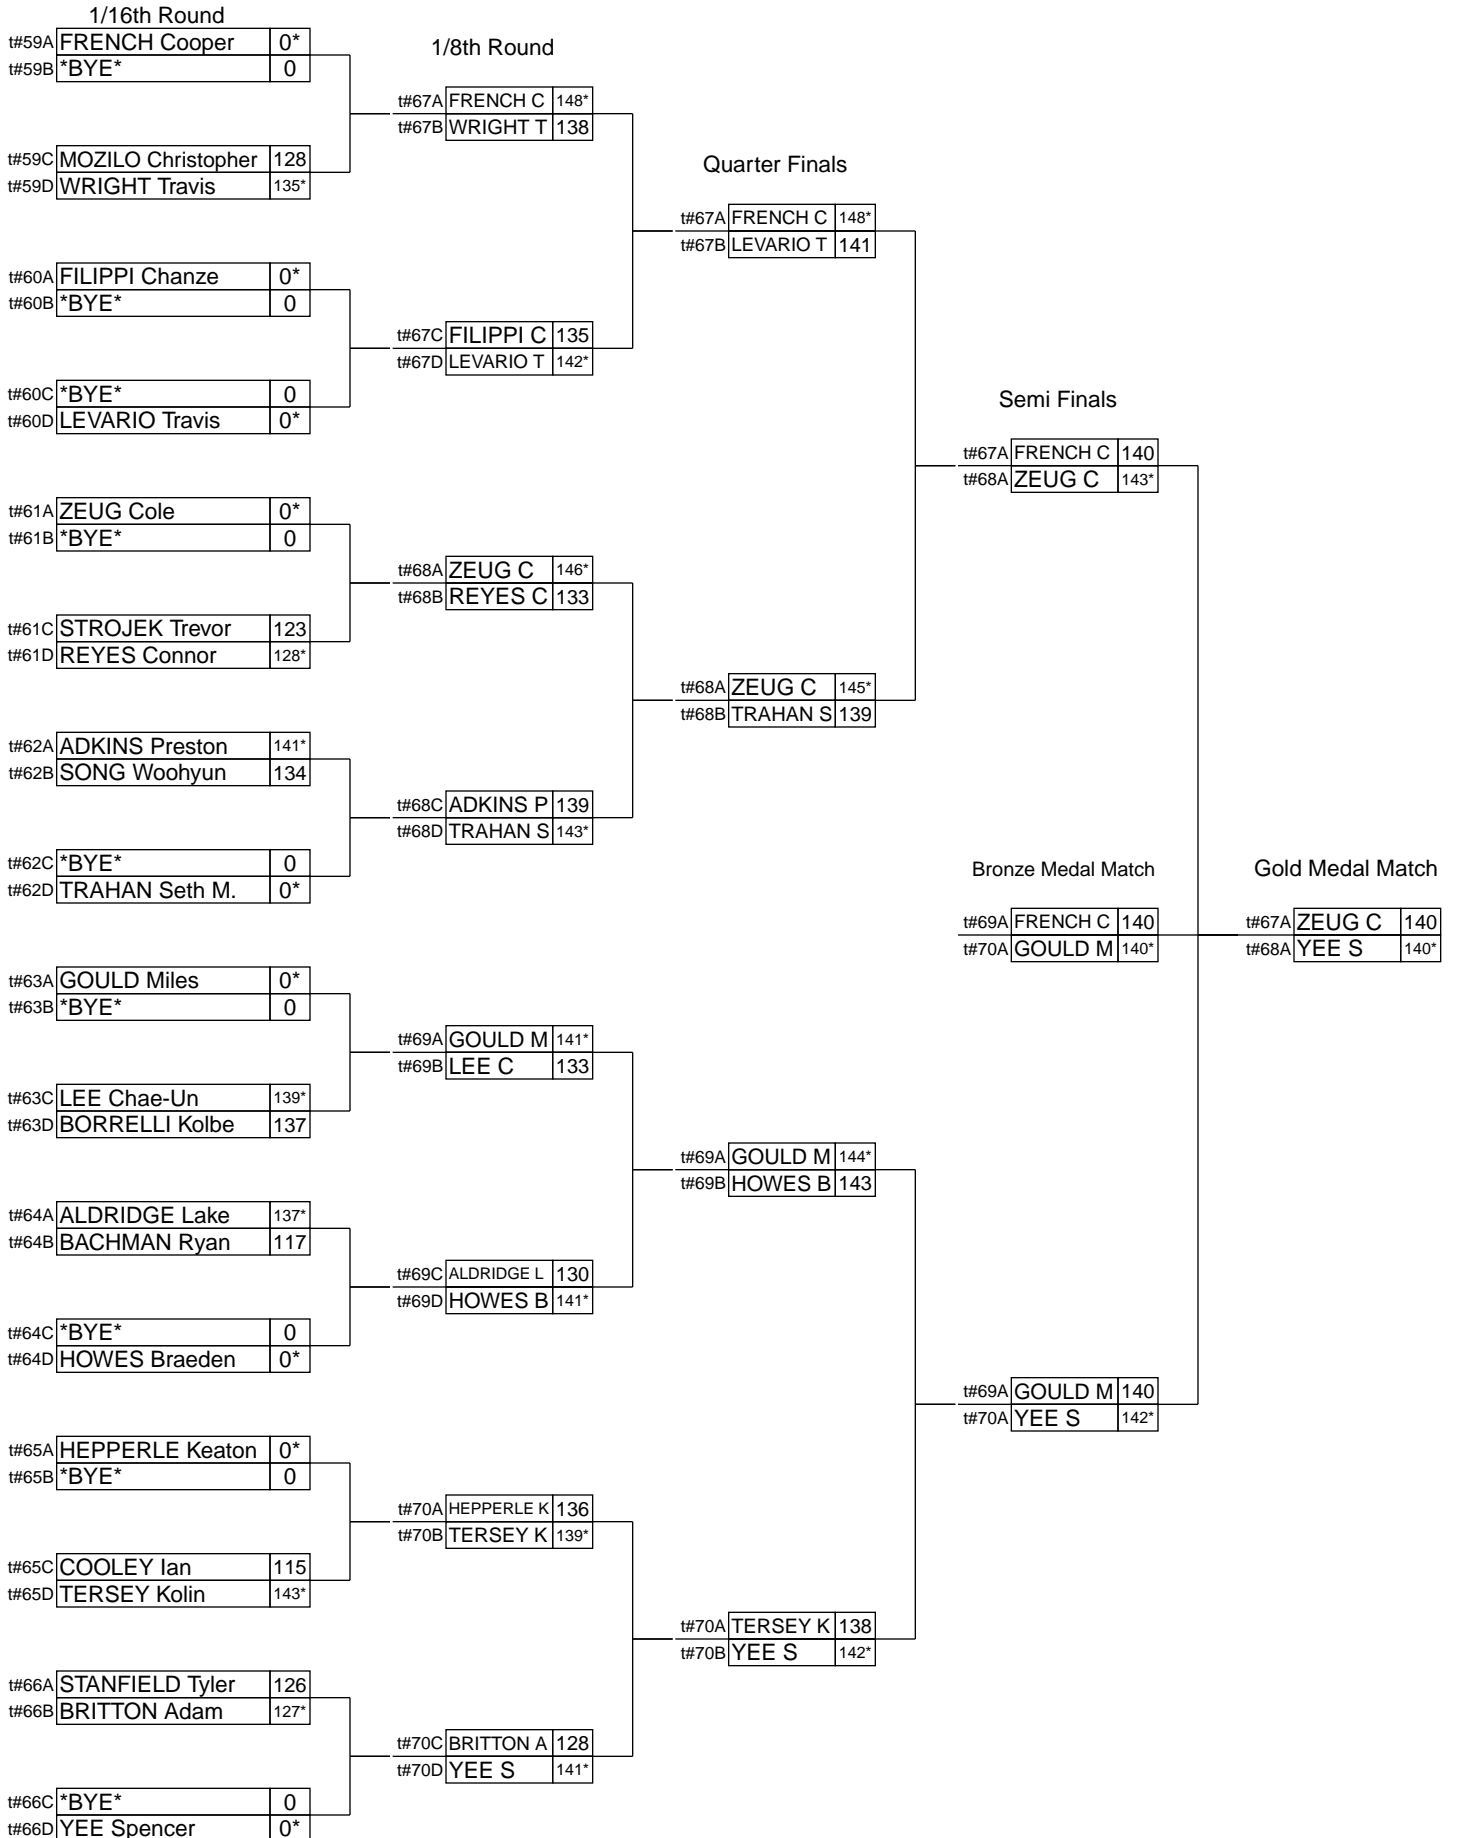

USAT #3 2018 Doinker SoCal Showdown and Youth Olympic Games Trials

Easton Archery Center of Excellence, Chula Vista, CA

Jun 15, 2018 - Jun 17, 2018

USAT #3 2018 Doinker SoCal Showdown and Youth Olympic Games Trials