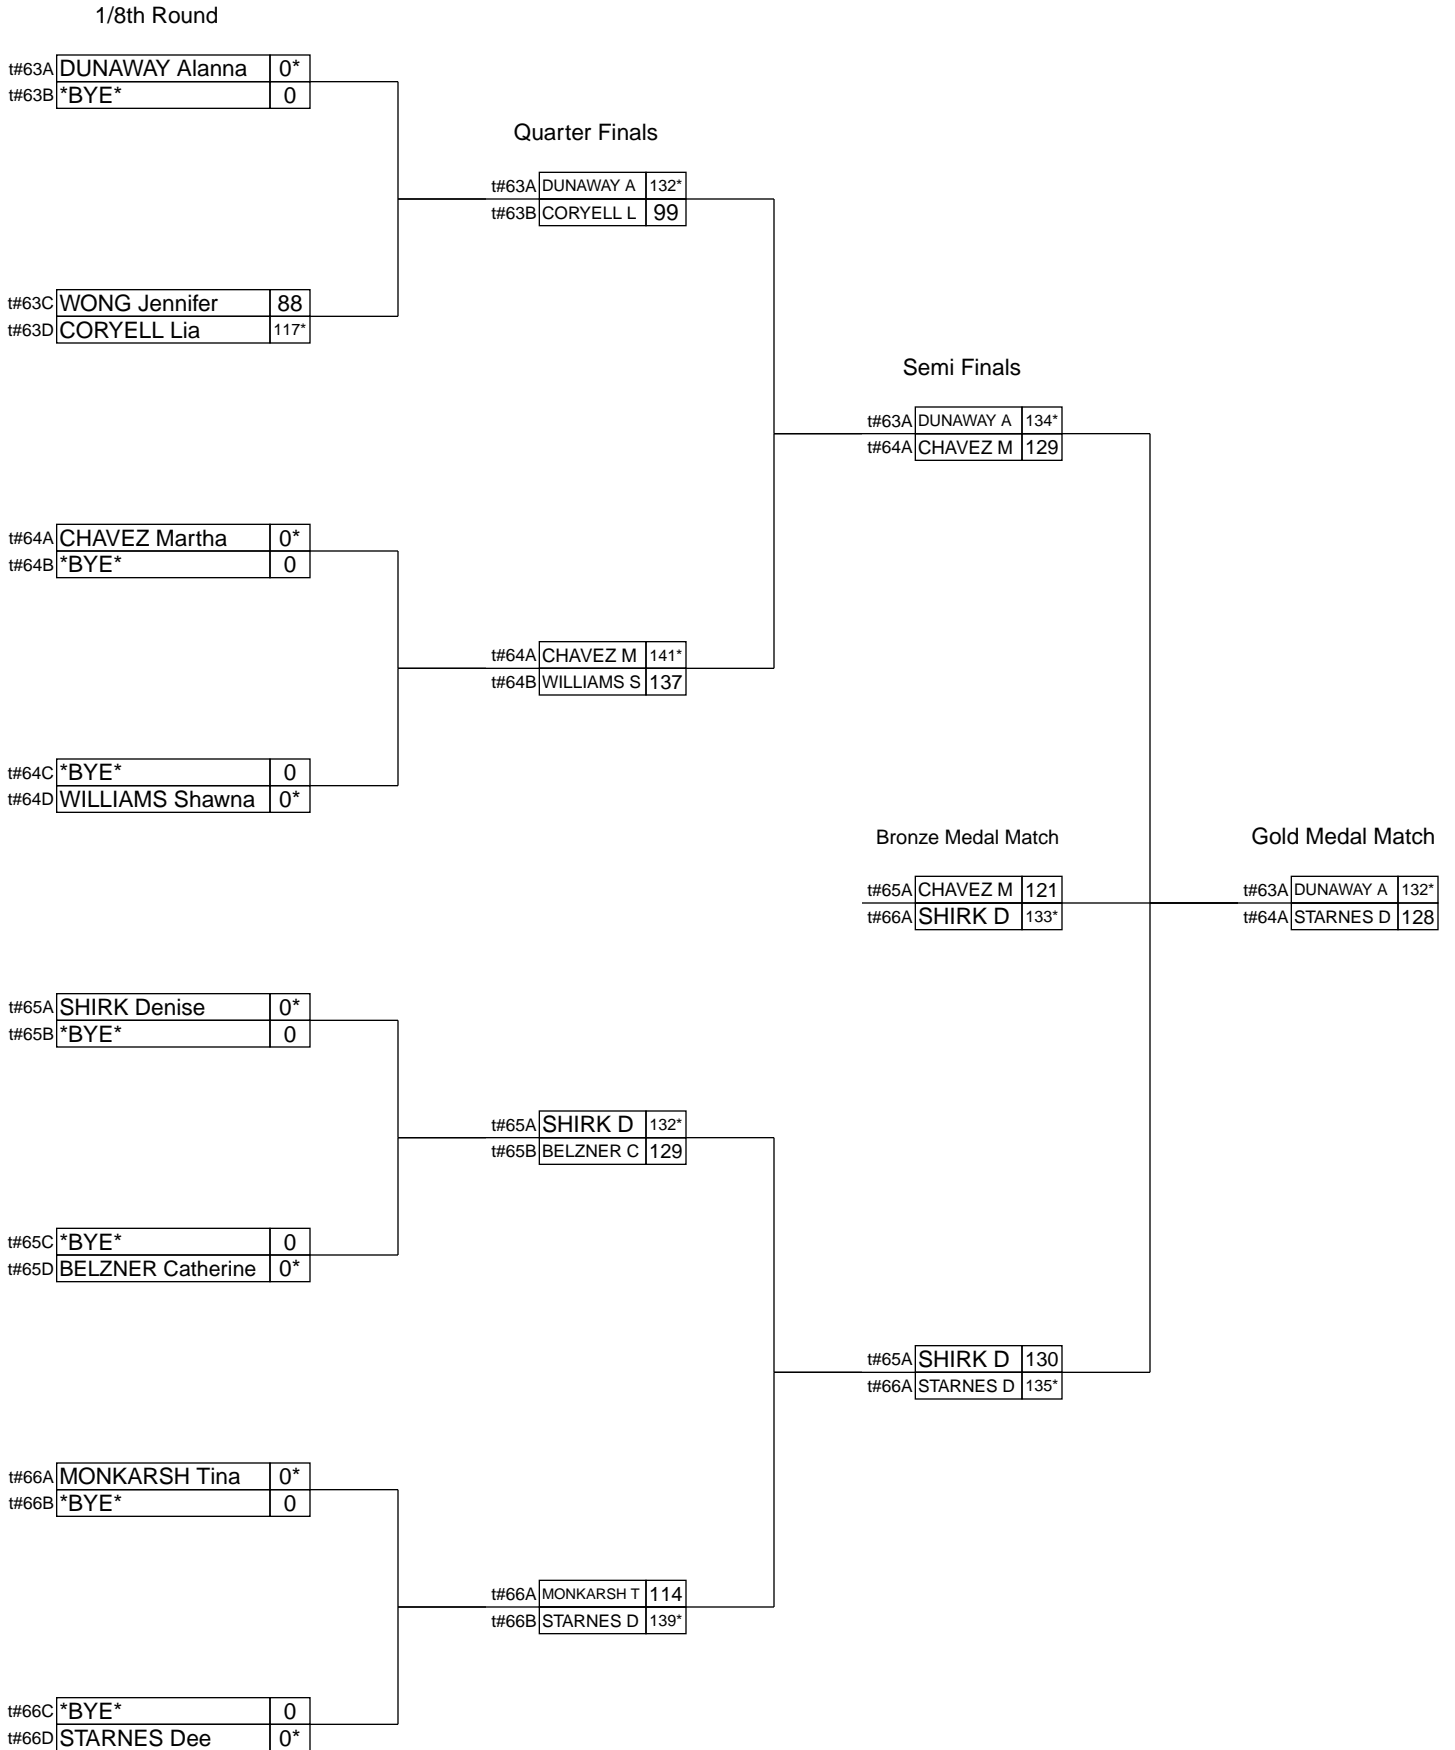

USAT #3 2018 Doinker SoCal Showdown and Youth Olympic Games Trials

Easton Archery Center of Excellence, Chula Vista, CA
Jun 15, 2018 - Jun 17, 2018