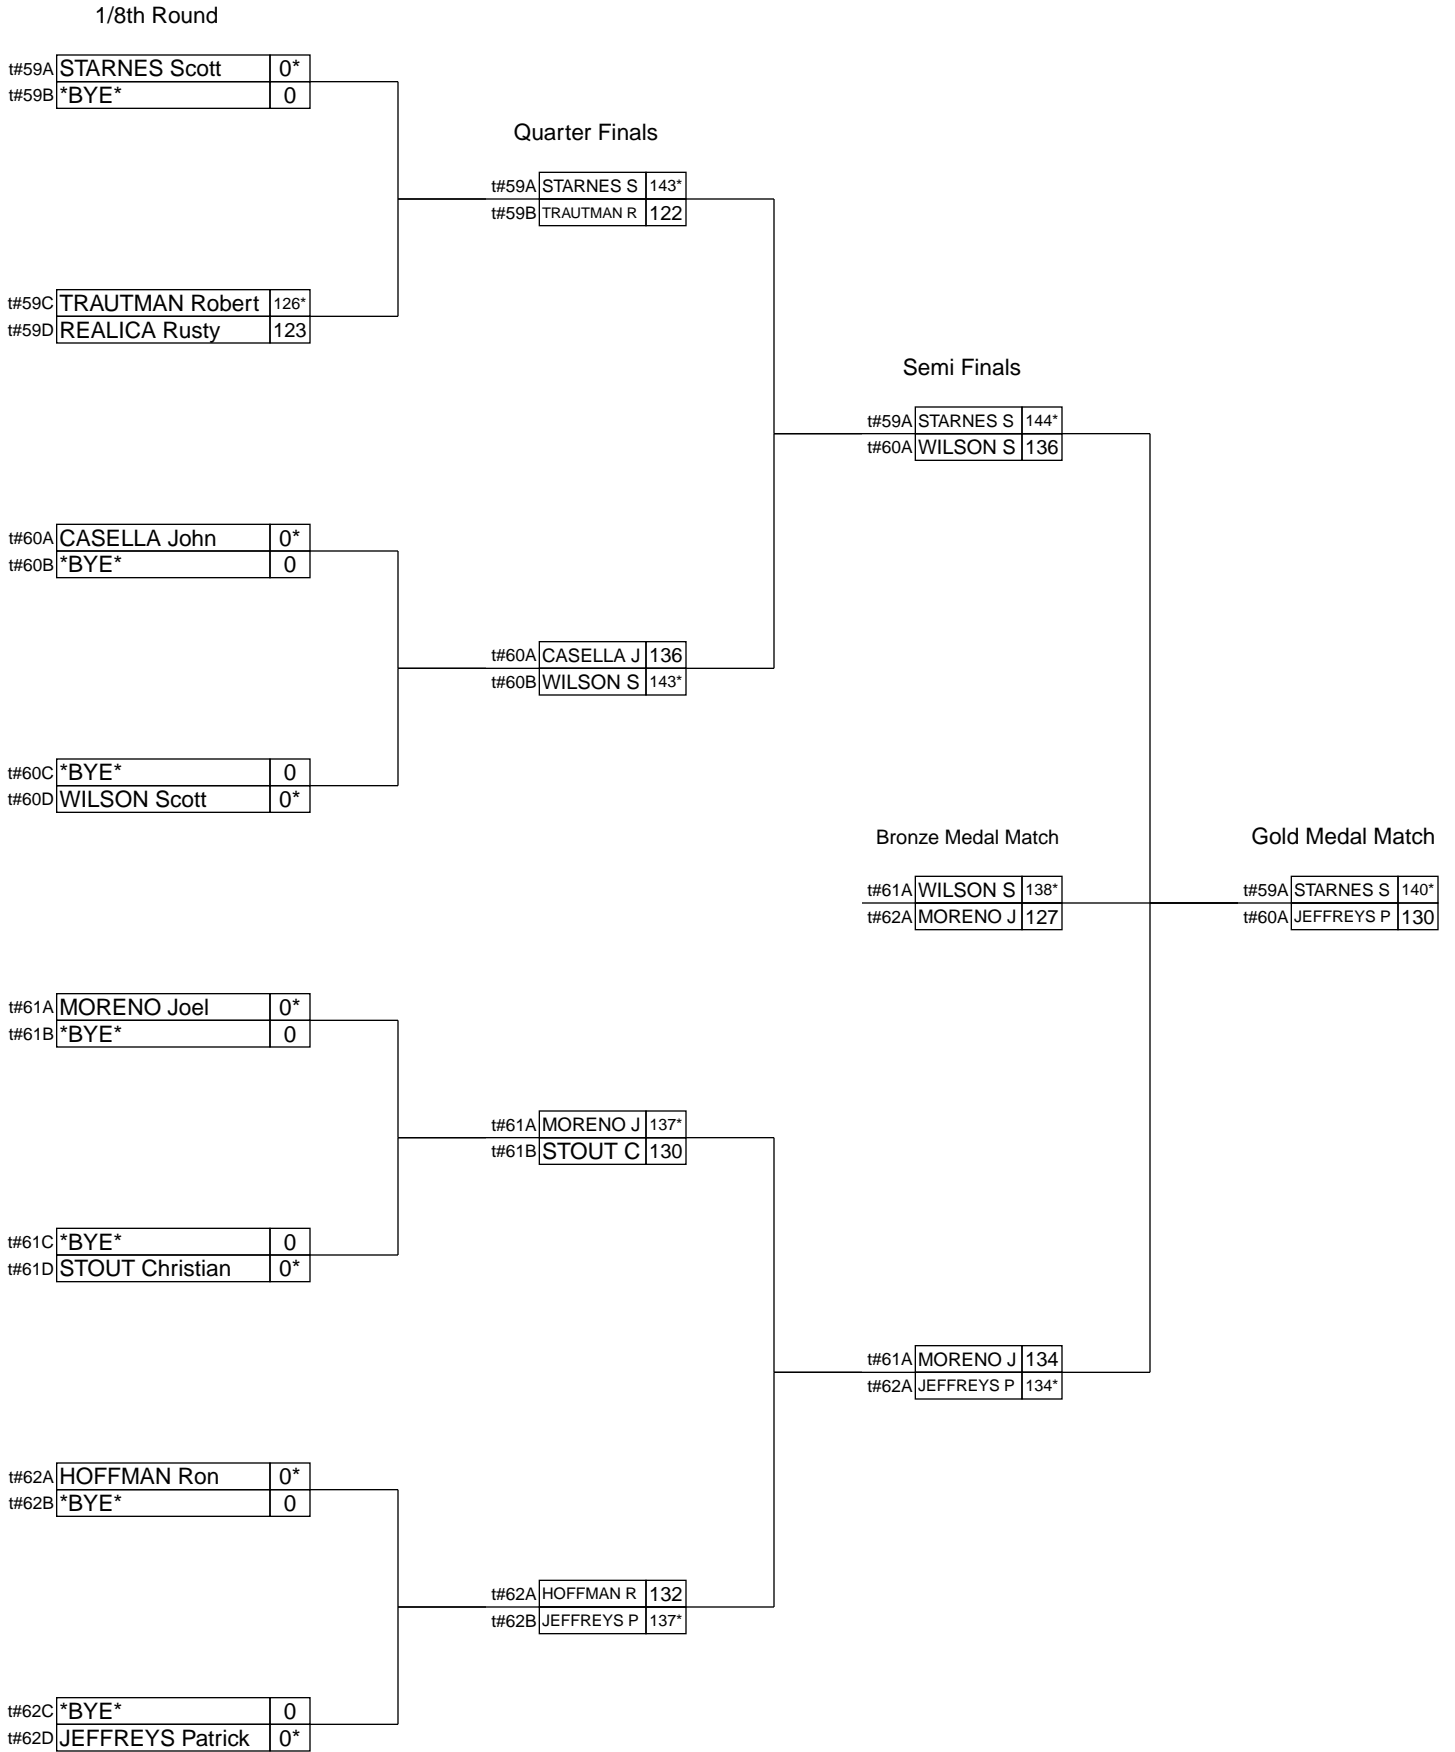

USAT #3 2018 Doinker SoCal Showdown and Youth Olympic Games Trials

Easton Archery Center of Excellence, Chula Vista, CA

Jun 15, 2018 - Jun 17, 2018