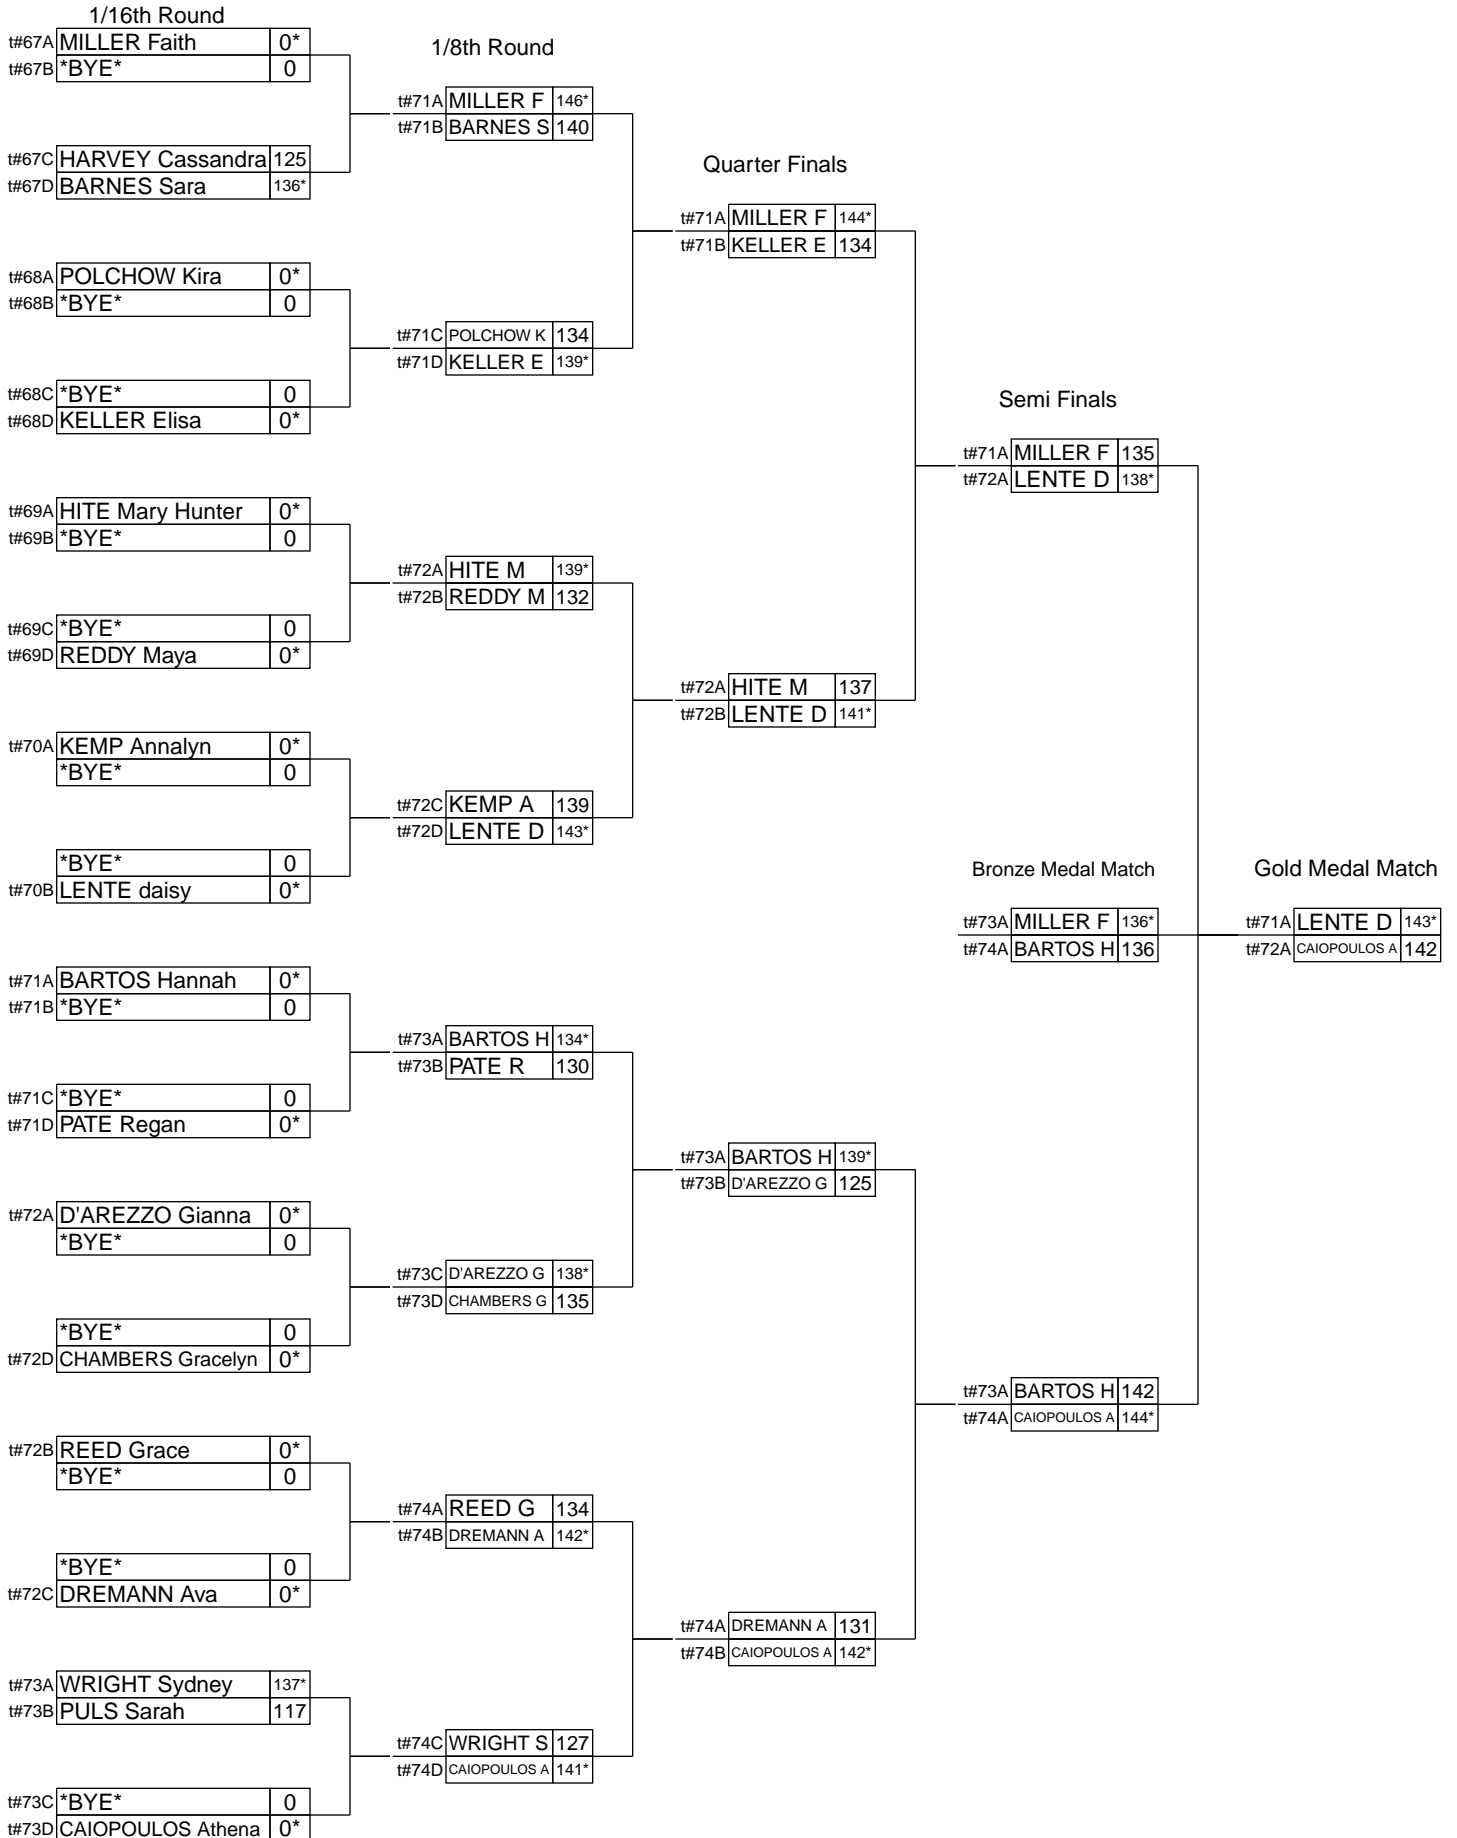

USAT #3 2018 Doinker SoCal Showdown and Youth Olympic Games Trials

Easton Archery Center of Excellence, Chula Vista, CA

Jun 15, 2018 - Jun 17, 2018