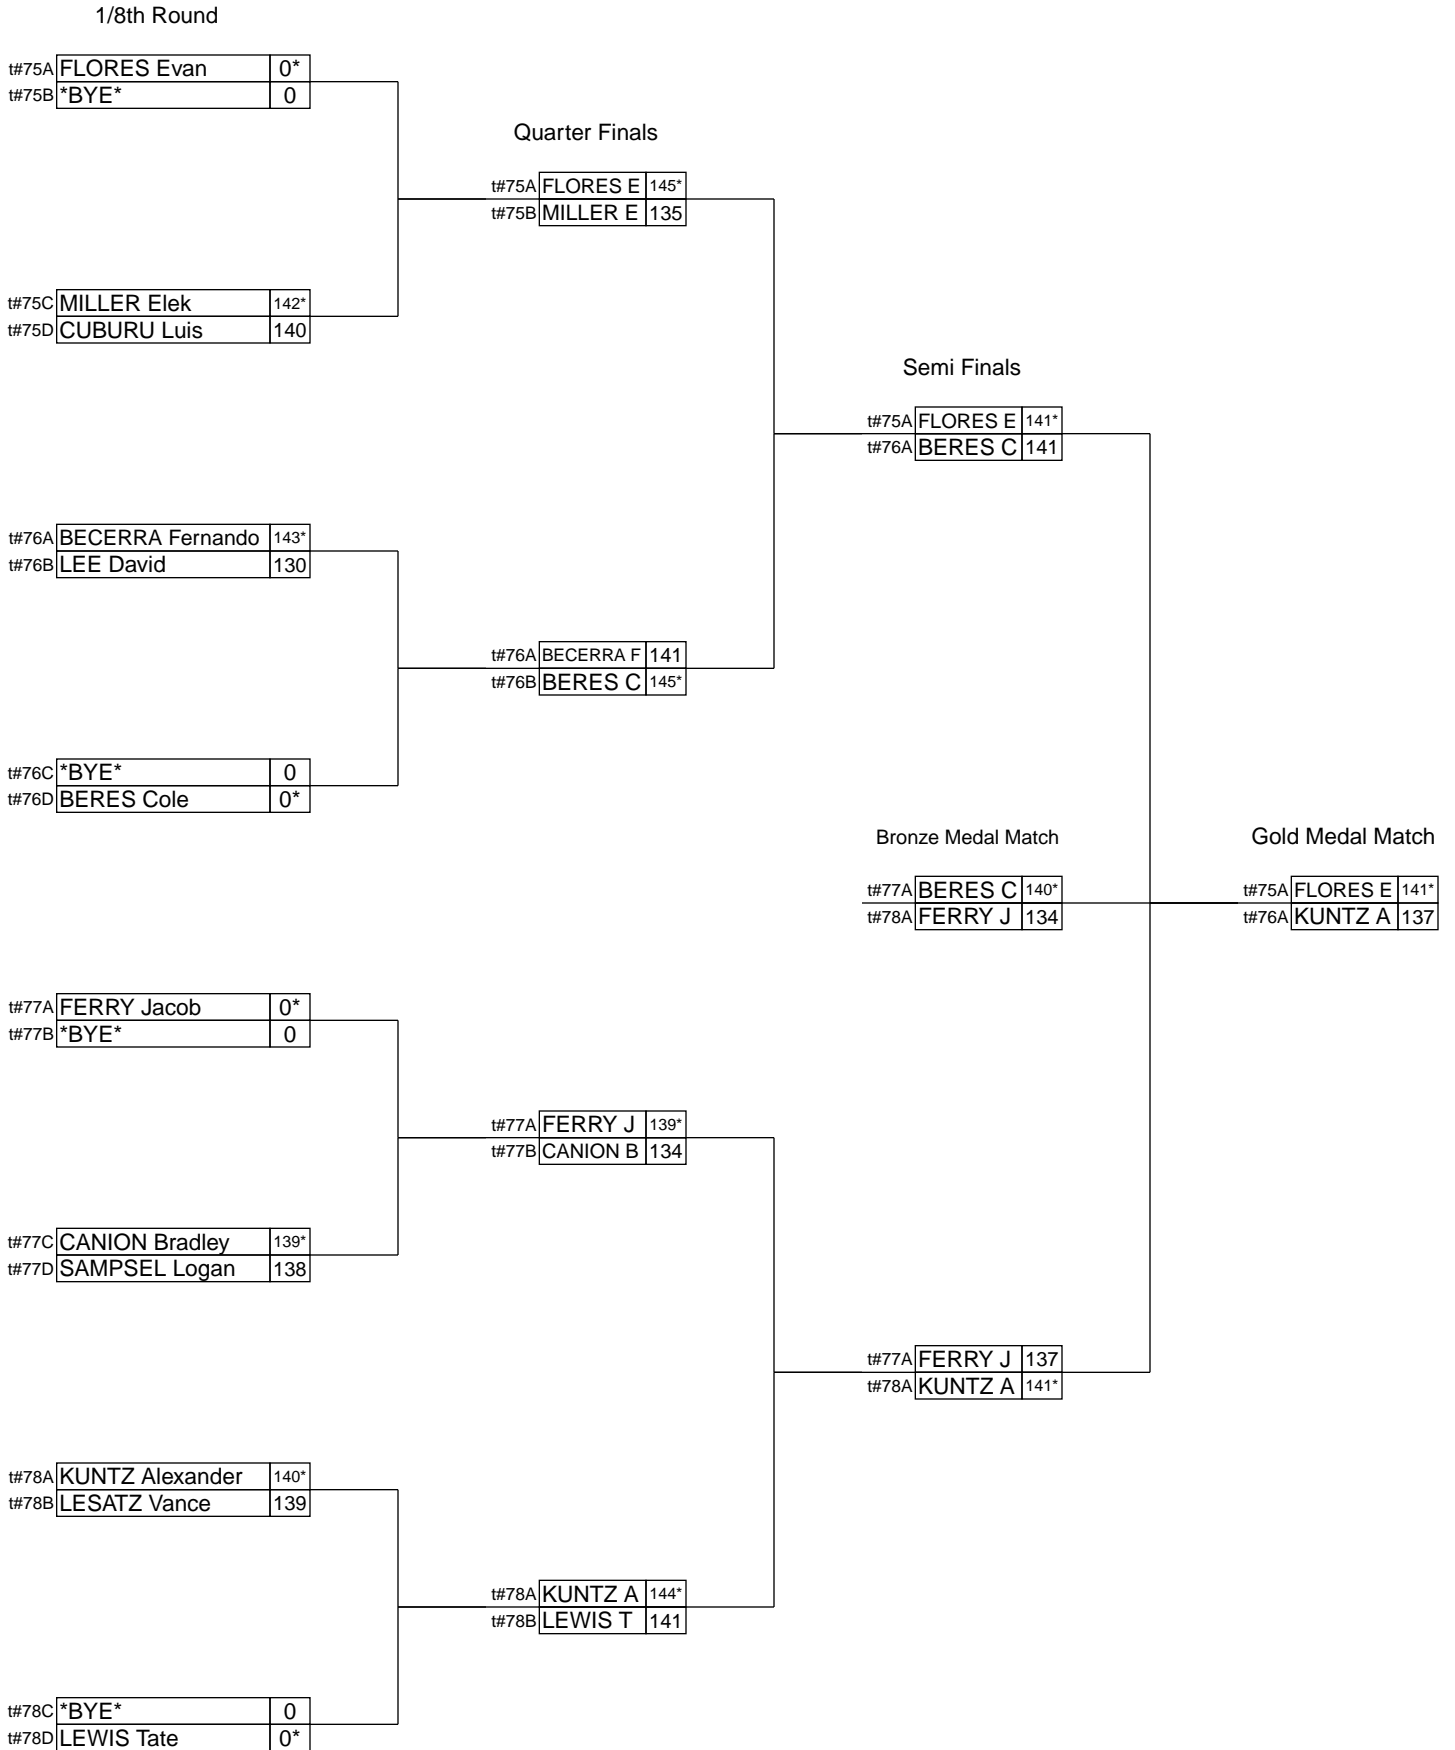

Easton Archery Center of Excellence, Chula Vista, CA

Jun 15, 2018 - Jun 17, 2018

USAT #3 2018 Doinker SoCal Showdown and Youth Olympic Games Trials

Easton Archery Center of Excellence, Chula Vista, CA

Jun 15, 2018 - Jun 17, 2018